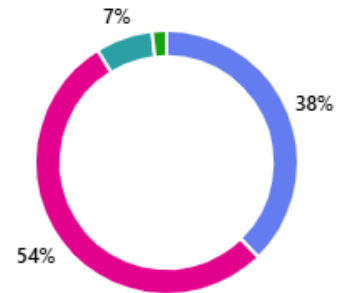

6. When I have raised concerns with the school they have been dealt with properly. (0 point)

I have not raised any concerns	45
Strongly agree	28
Agree	32
Disagree	2
Strongly disagree	0
Don't know	7