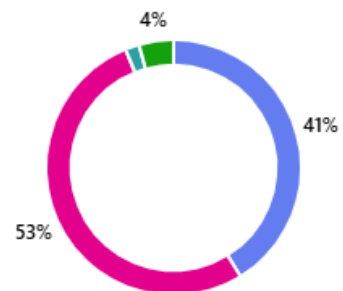

10. **I would recommend this school to another parent.** (0 point)

● Yes	110
● No	4