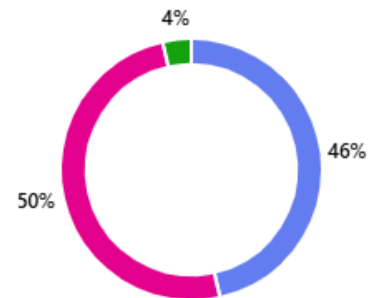

9. **The school gives my child the right support to enable them to learn well.** (0 point)

● Strongly agree	47
● Agree	60
● Disagree	2
● Strongly disagree	0
● Don't know	5