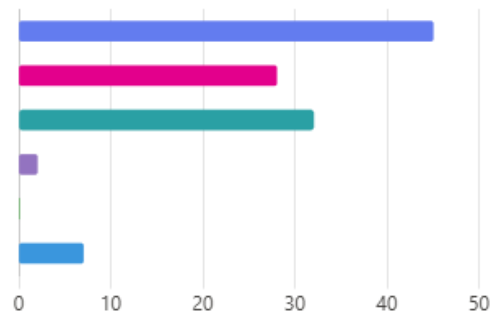

7. My child has SEND, and the school gives them the support they need to succeed. (0 point)

My child does not have SEND	75
Strongly agree	15
Agree	7
Disagree	4
Strongly disagree	1
Don't know	12